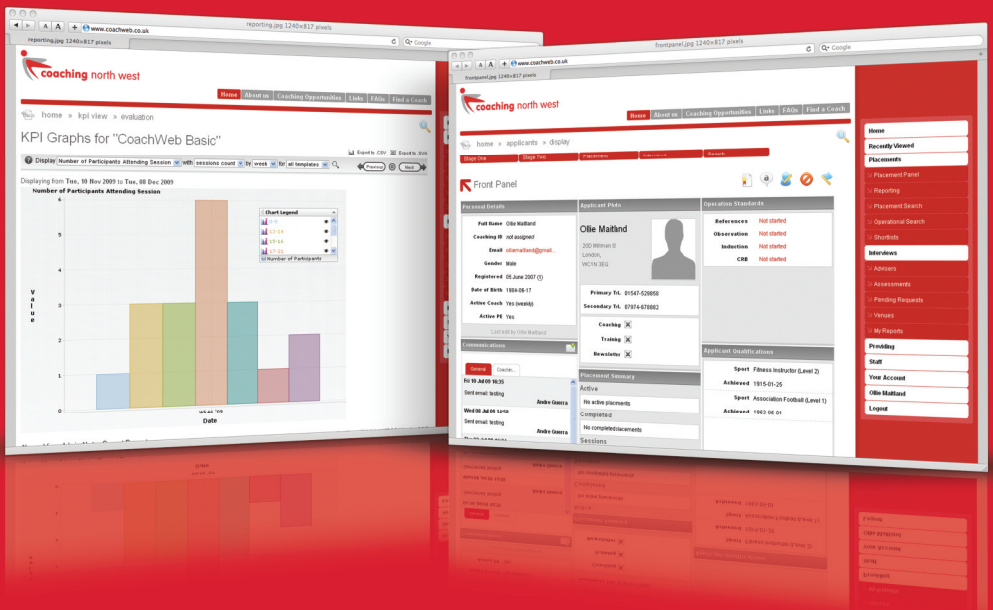

CoachWeb

CoachWeb is an online sports coach management and working tool for organisations engaging, communicating and working with coaches. Designed for County Sports Partnerships, Governing bodies, Universities, Local Authorities, clubs and national programmes

www.coachweb.co.uk